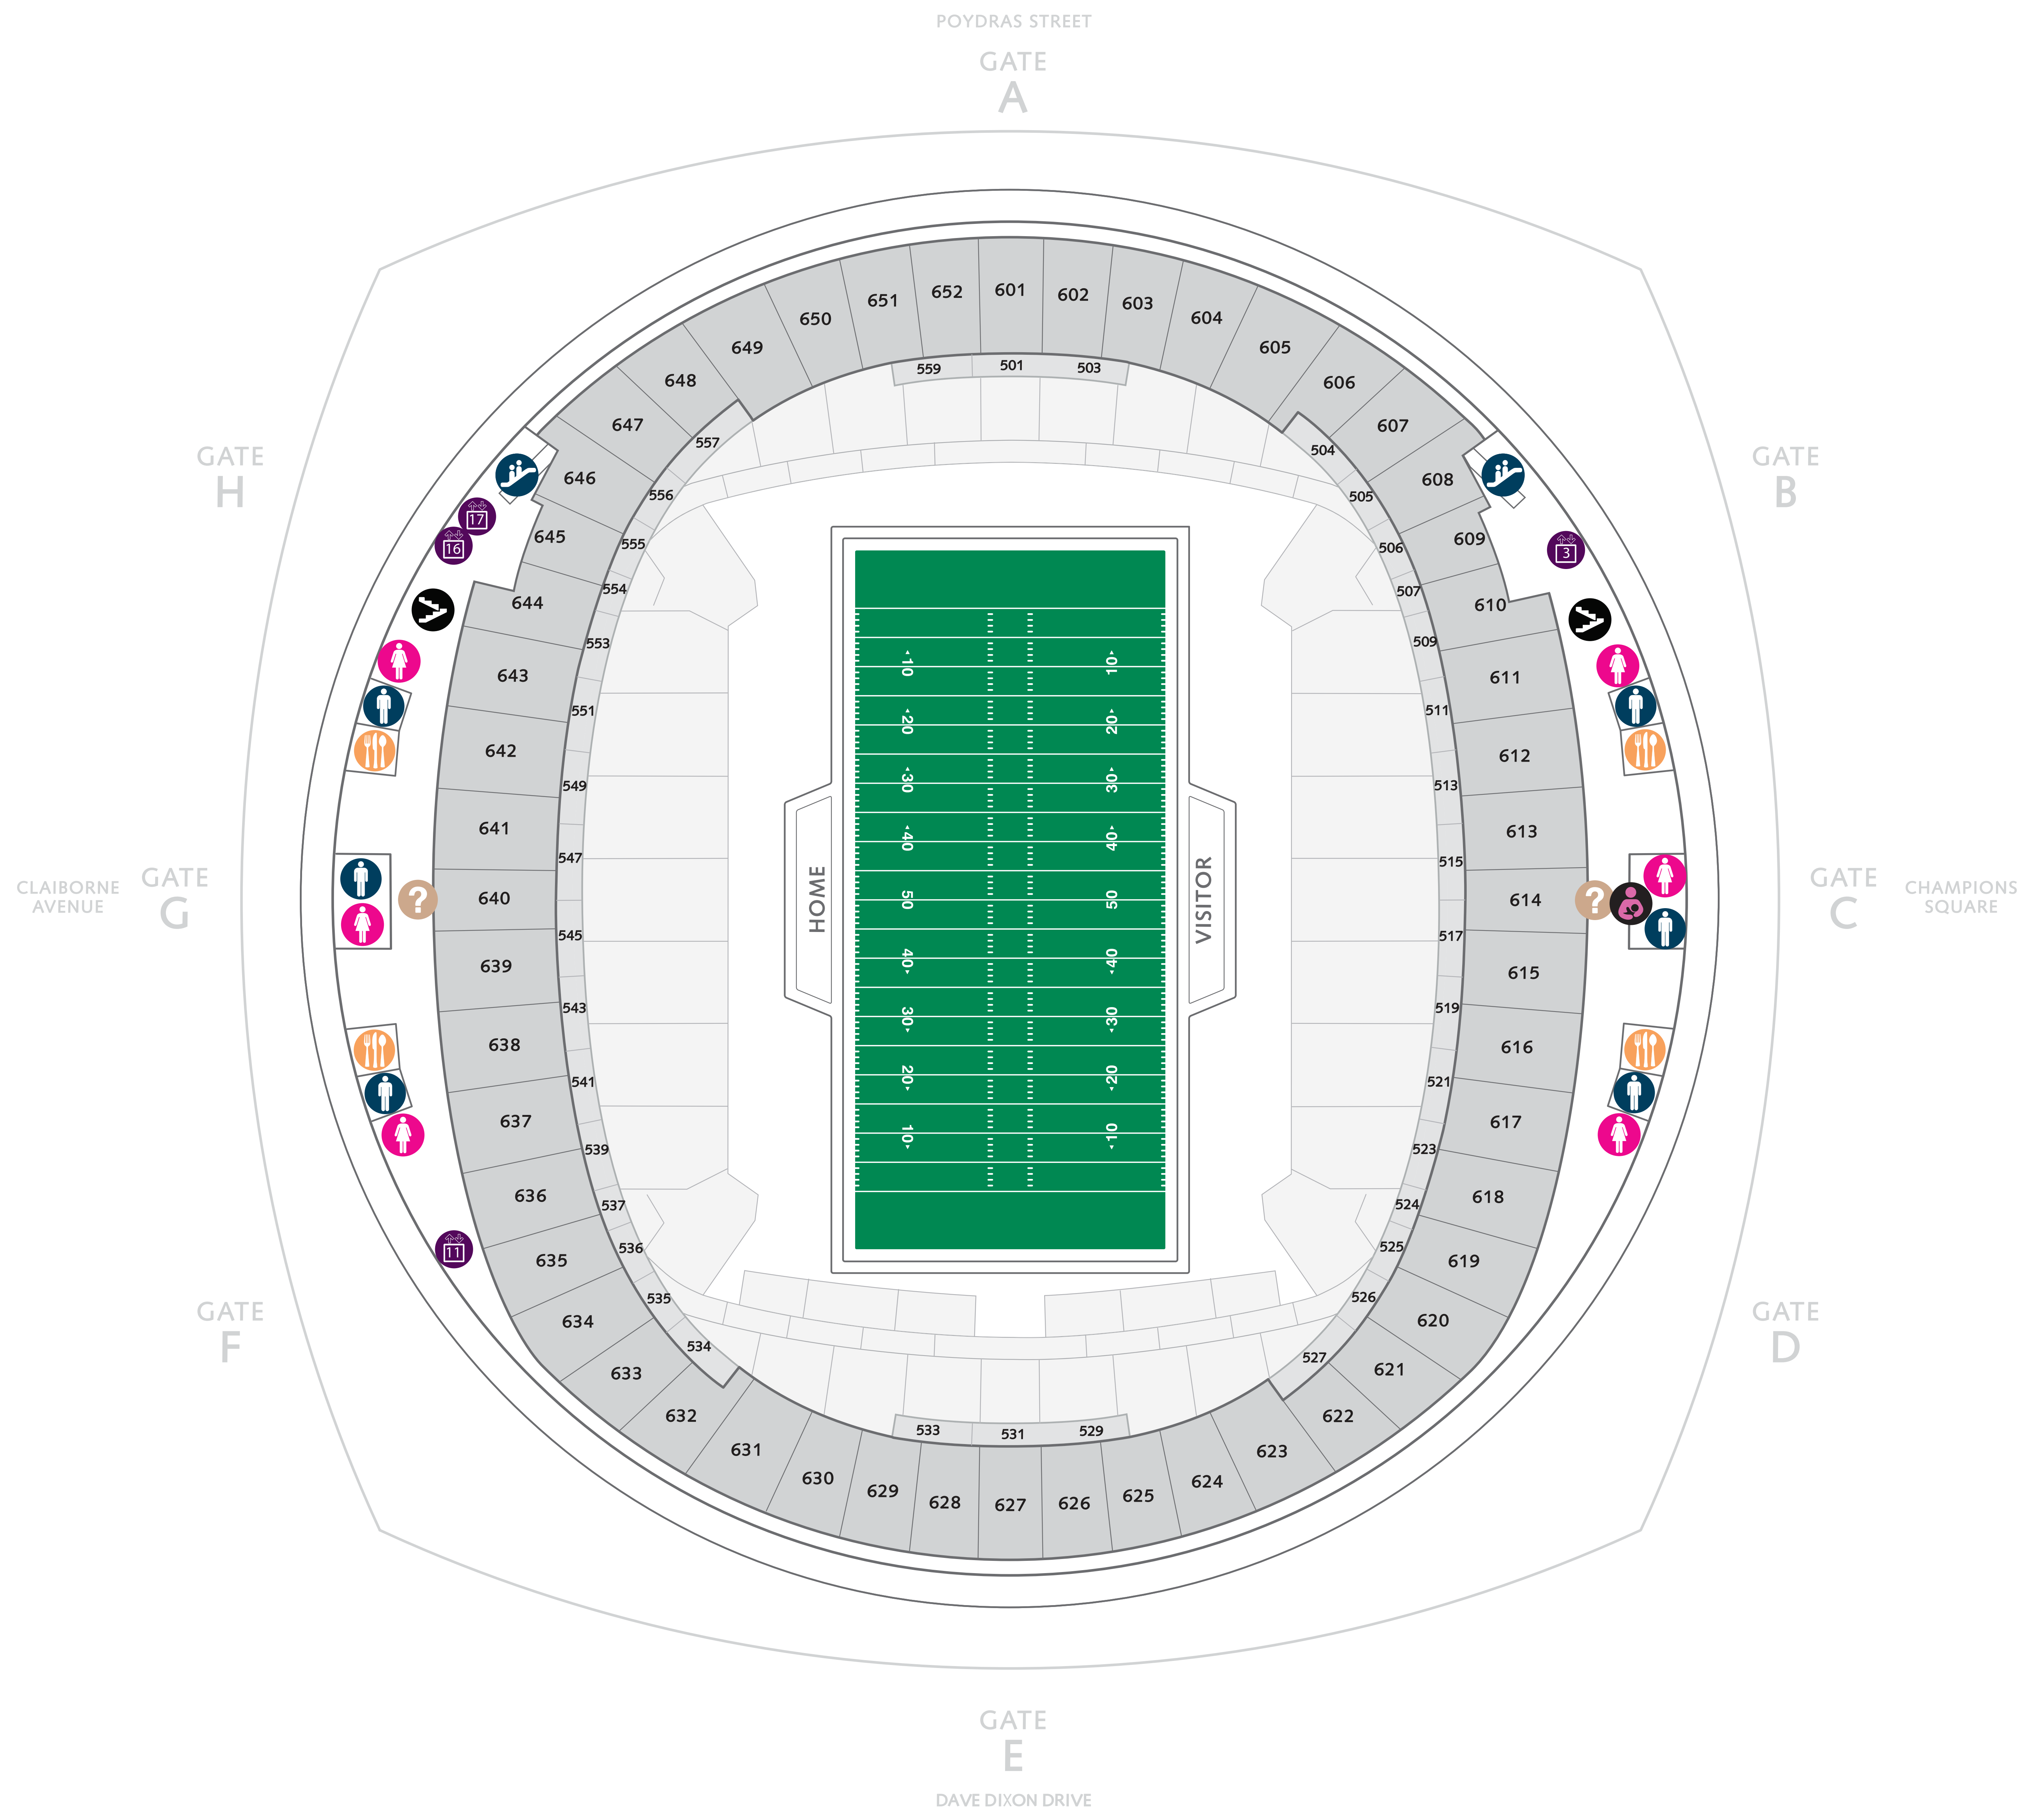

# UPPER TERRACE

- |  |  |  |
|--|--|--|
|  ELEVATOR             |  MEN'S RESTROOM     |  CASHLESS VISA EXCHANGE |
|  ESCALATOR            |  WOMEN'S RESTROOM   |  FIRST AID              |
|  MERCHANDISE          |  UNISEX RESTROOM    |  GUEST SERVICES         |
|  MOTHERS NURSING ROOM |  CONCESSIONS        |  ACCESSIBLE SEATING     |
|  BAR                  |  SODEXO OPEN MARKET |  - - - EXTERIOR ENTRY   |